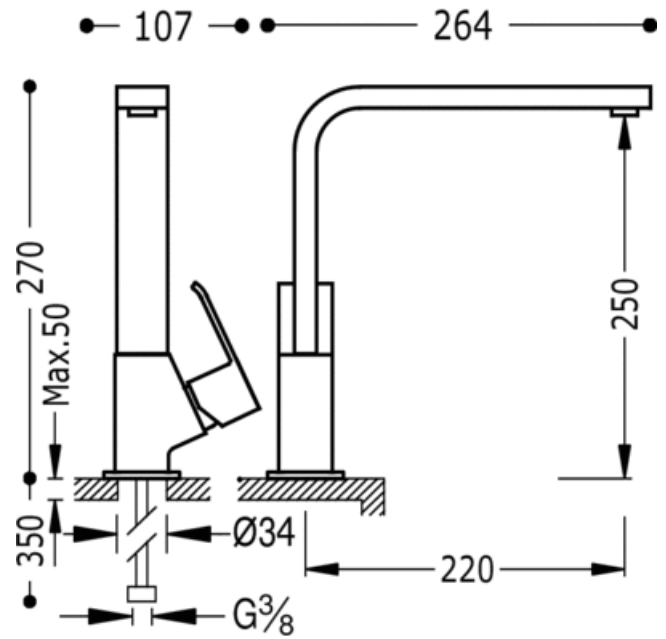

Single lever single hole sink mixer; Tube spout 35x15 mm: chrome finish, lever

Kitchen mixer taps

Mixer

Lever

Aerator

Surface

CRO 106440