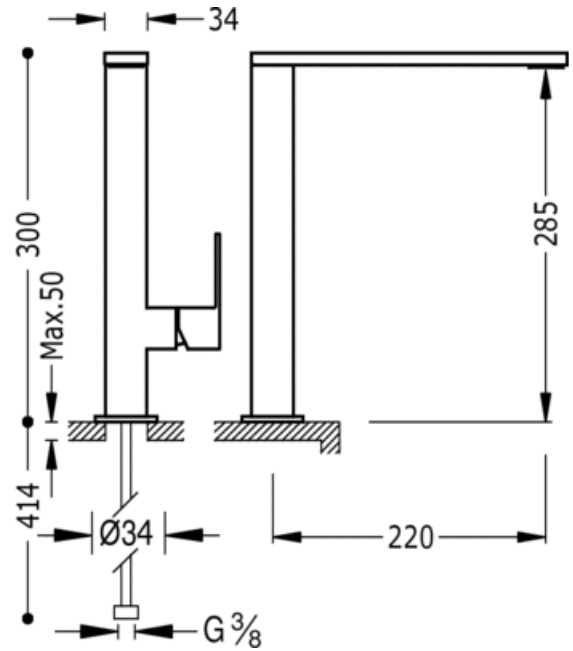

Single lever single hole sink mixer; spout 34x10 mm: chrome finish, lever

Kitchen mixer taps
 Mixer
 Lever
 Surface

CRO 106486