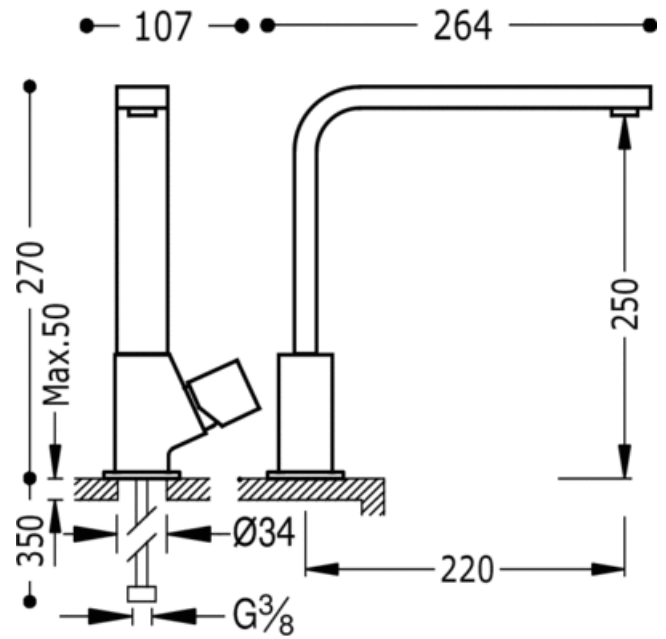

Single lever single hole sink mixer; Tube spout 35x15 mm: chrome finish, handle

Kitchen mixer taps
 Mixer
 Handle
 Aerator
 Surface

CRO 107440