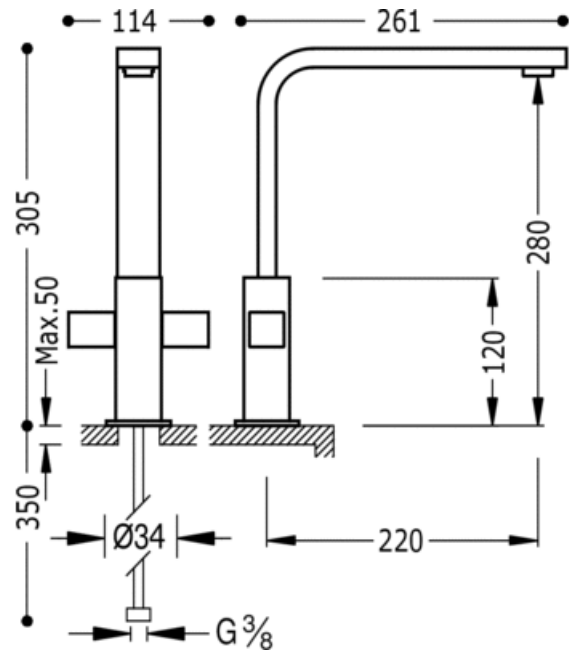

Single hole mixer; spout 35x15 mm: chrome finish, handle

Dual-control kitchen taps

Dual control

Handle

Aerator

Surface

CRO 108496