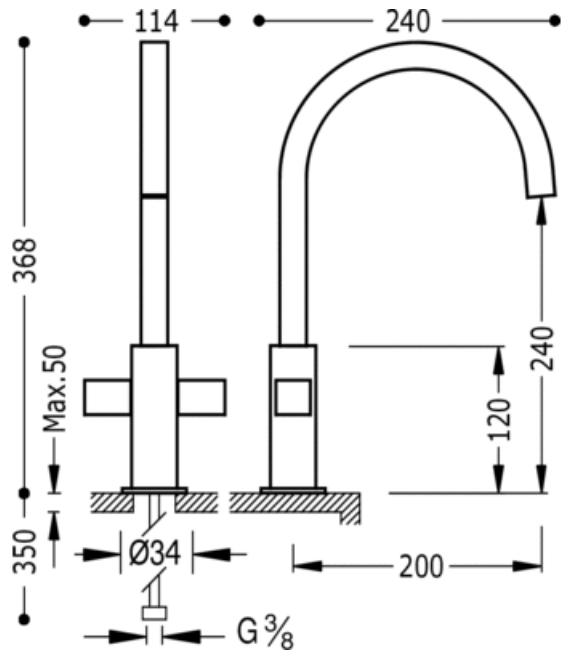

Single hole mixer; spout 22x22 mm: chrome finish, handle

Dual-control kitchen taps

Dual control

Handle

Aerator

Surface

CRO 108497