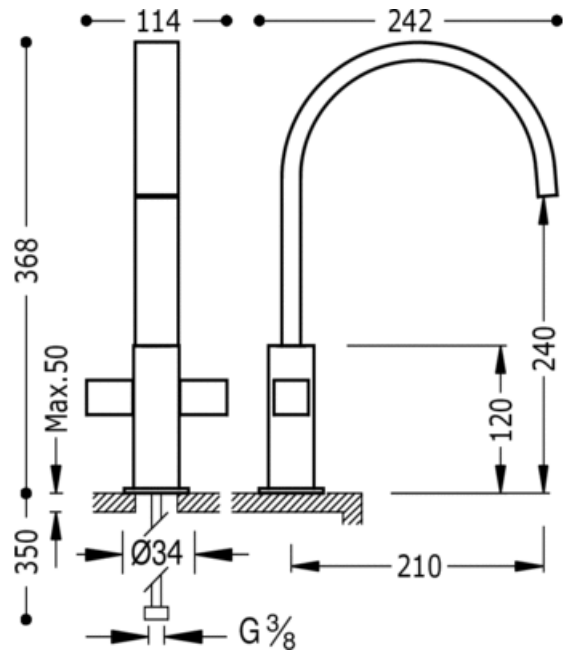

Single hole sink mixer; Tube spout 35x15 mm. Rectangular Aerator: chrome finish, handle

Dual-control kitchen taps

Dual control

Handle

Aerator

Surface

CRO 108498