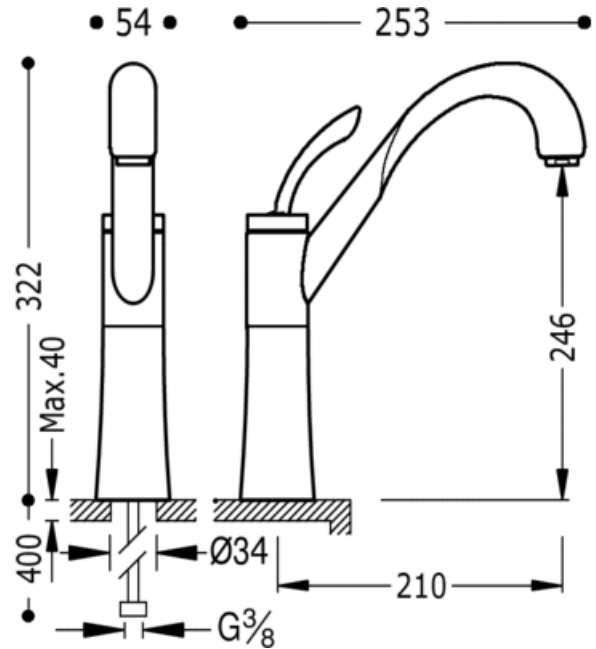

Single lever single hole sink mixer: chrome finish

Kitchen mixer taps

Mixer

Lever

Aerator

Surface

CRO 113333