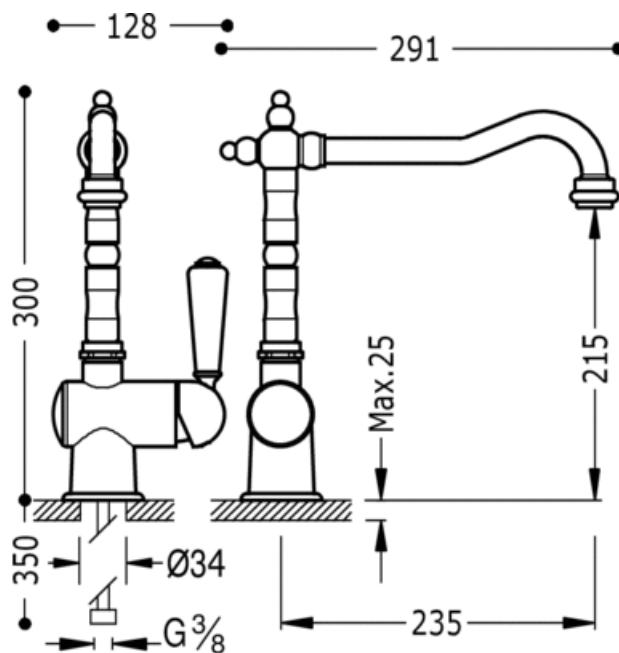

Single lever single hole sink mixer: chrome finish, lever

9134.288

Ø 33

360°

Cr

Kitchen mixer taps

Mixer

Lever

Aerator

Surface

CRO 124341

LVI 52434101

ACE 52434103