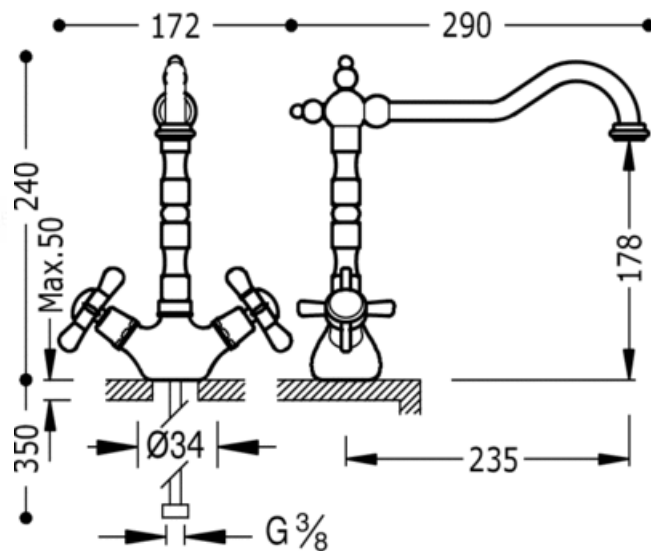

Single hole sink mixer: chrome finish, handle

Dual-control kitchen taps

Dual control

Handle

Aerator

Surface

CRO	12434261
LVI	5243420161
COB	5243420261
ACE	5243420361