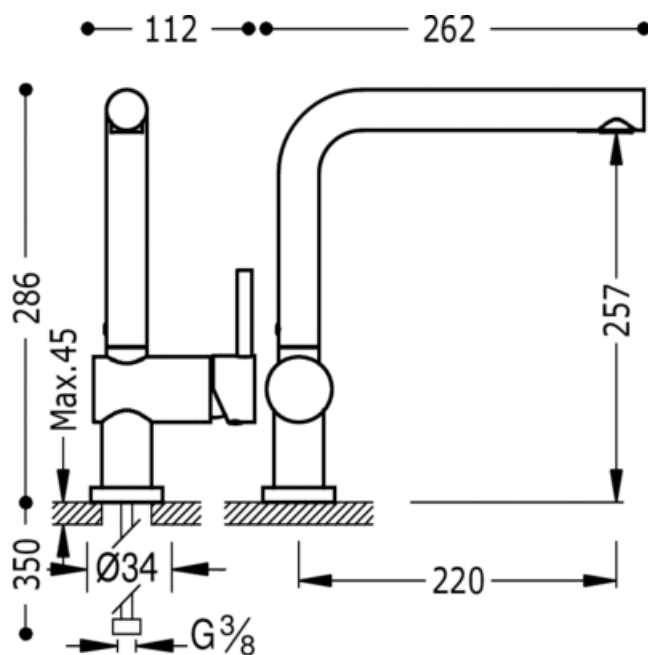

Single lever single hole sink mixer: chrome finish, lever

Kitchen mixer taps  
 Mixer  
 Lever  
 Aerator  
 Surface

CRO 130336