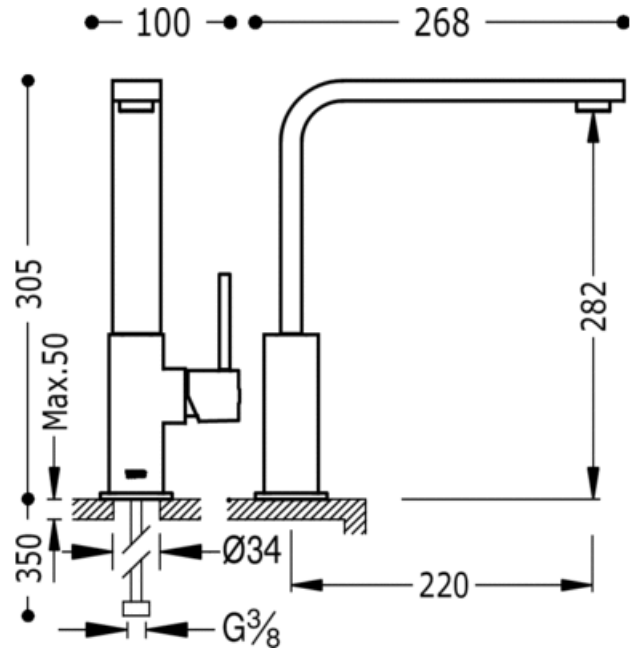

Single lever single hole sink mixer; Tube spout 35x15 mm: chrome finish, lever

Kitchen mixer taps
 Mixer
 Lever
 Aerator
 Surface

CRO 130496