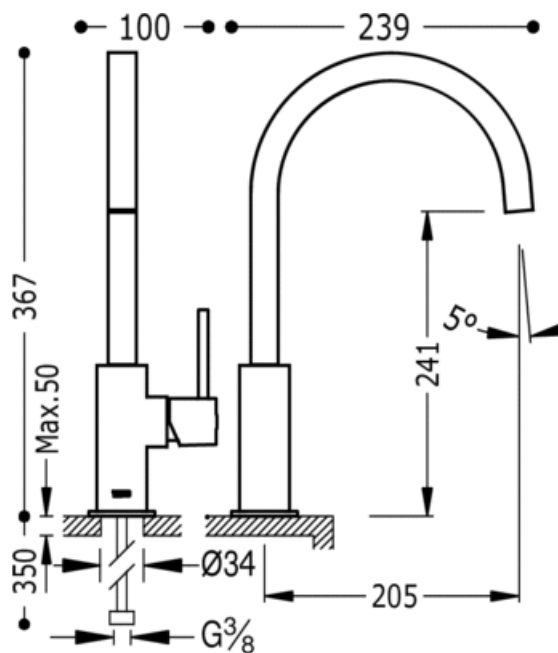

Single lever single hole sink mixer; Tube spout 22x22 mm: chrome finish, lever

9130.190

Ø 35

360°

Cr

Kitchen mixer taps
Mixer
Lever
Aerator
Surface

CRO 130497