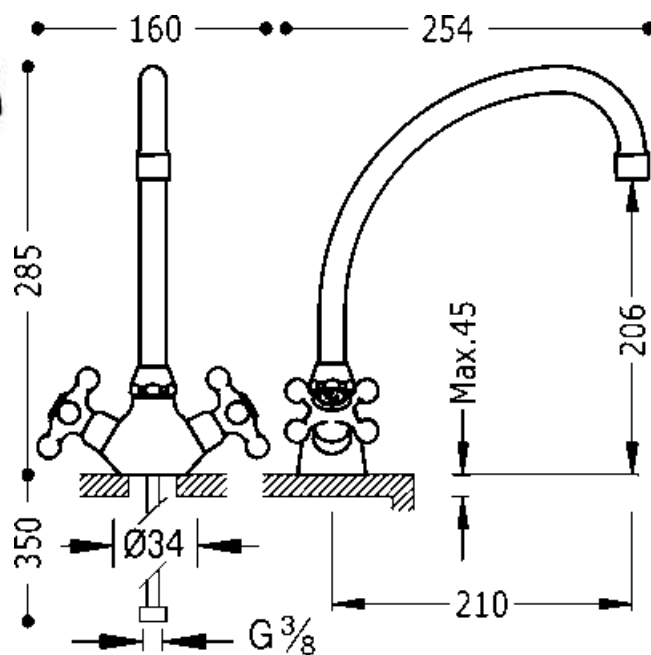

Single hole sink mixer; Cast spout 210 mm: chrome finish

Dual-control kitchen taps

Dual control

Handle

Aerator

Surface

CRO 132342

LVI 53234201