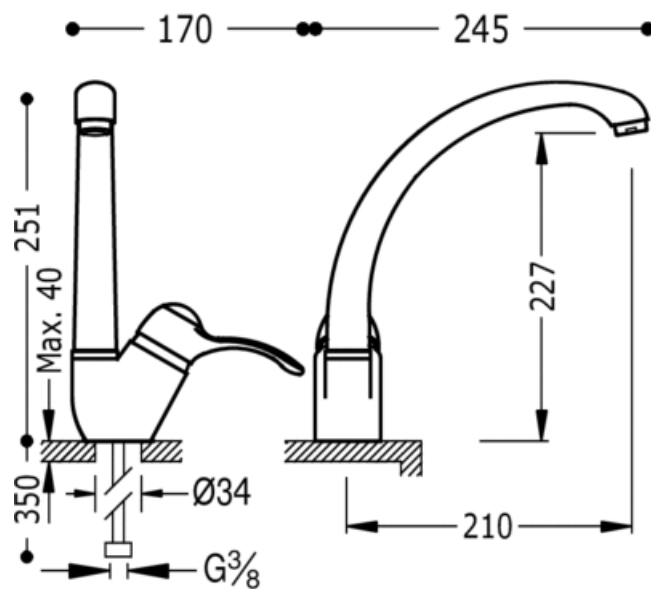

Single lever single hole sink mixer: chrome finish, lever

Kitchen mixer taps
 Mixer
 Lever
 Aerator
 Surface

	CRO	14244102
	LVI	5424410201
	ACE	5424410203