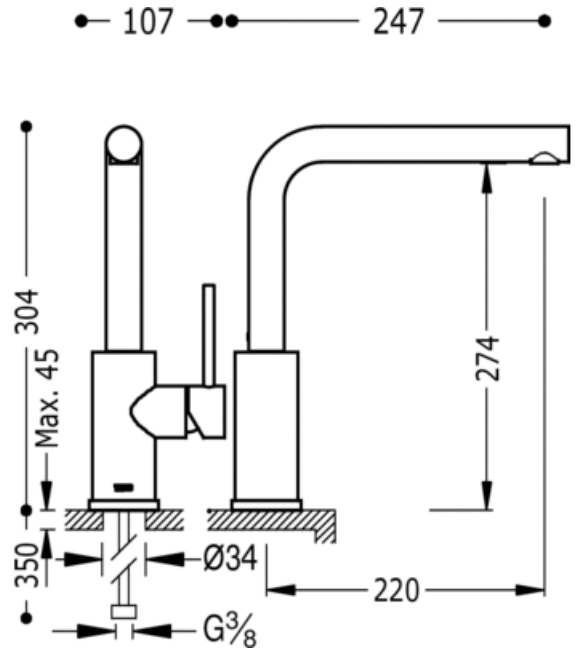

Single lever single hole sink mixer: chrome finish, lever

Kitchen mixer taps

Mixer

Lever

Aerator

Surface

CRO 162436