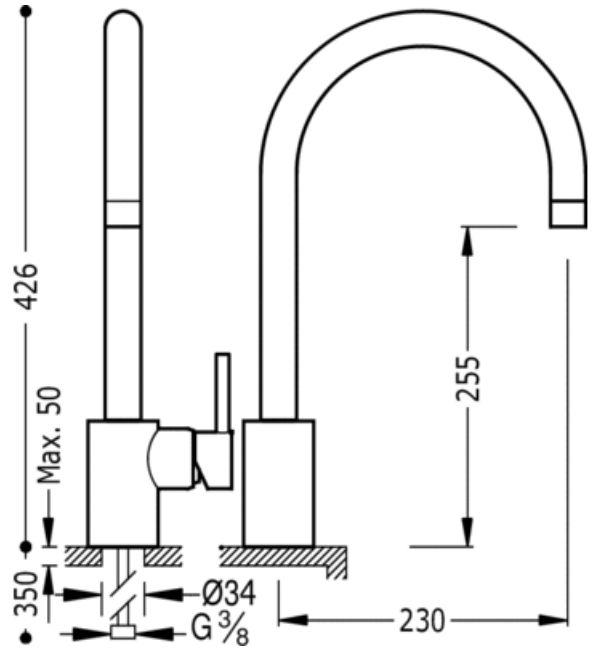

Single lever single hole sink mixer: chrome finish, lever

Kitchen mixer taps

Mixer

Lever

Aerator

Surface

CRO 162440