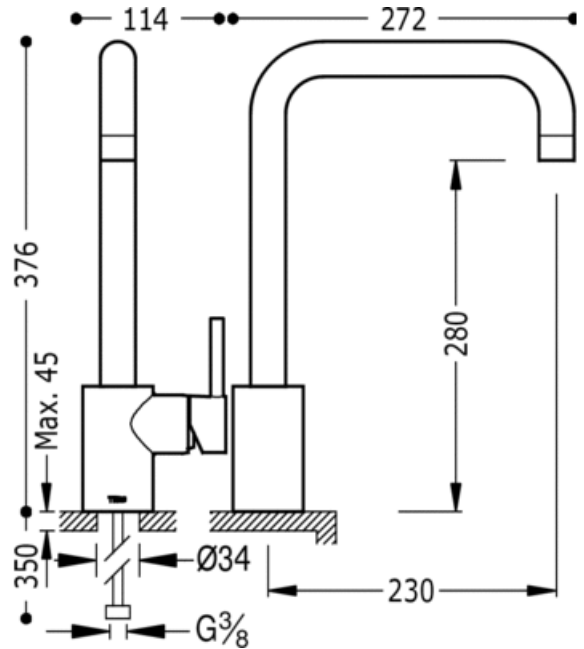

Single lever single hole sink mixer: chrome finish, lever

Kitchen mixer taps

Mixer

Lever

Aerator

Surface

CRO 162441