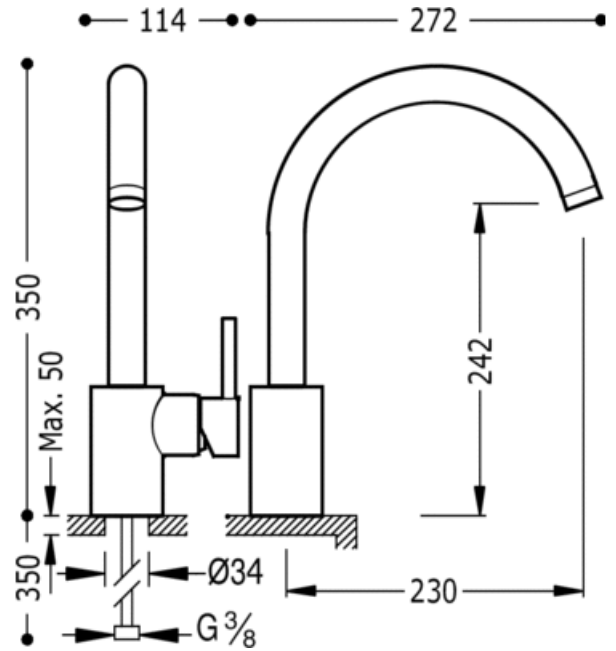

Single lever single hole sink mixer: chrome finish, lever

9134.290

Ø 33

360°

Cr

Kitchen mixer taps

Mixer

Lever

Aerator

Surface

CRO

162442