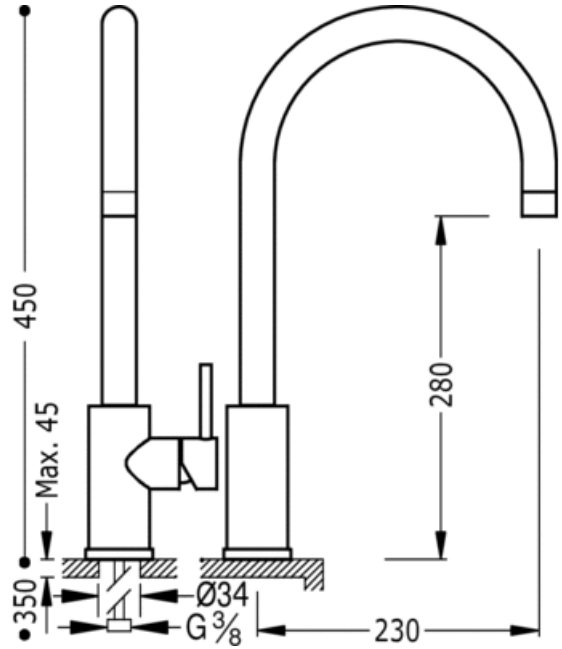

Single lever single hole sink mixer: chrome finish, lever

Kitchen mixer taps

Mixer

Lever

Aerator

Surface

CRO 162540