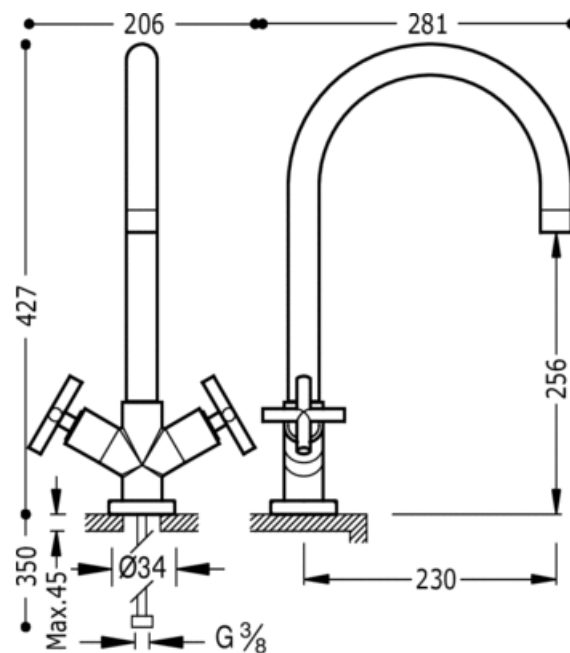

Single hole sink mixer: chrome finish

Dual-control kitchen taps

Dual control

Handle

Aerator

Surface

CRO 163333