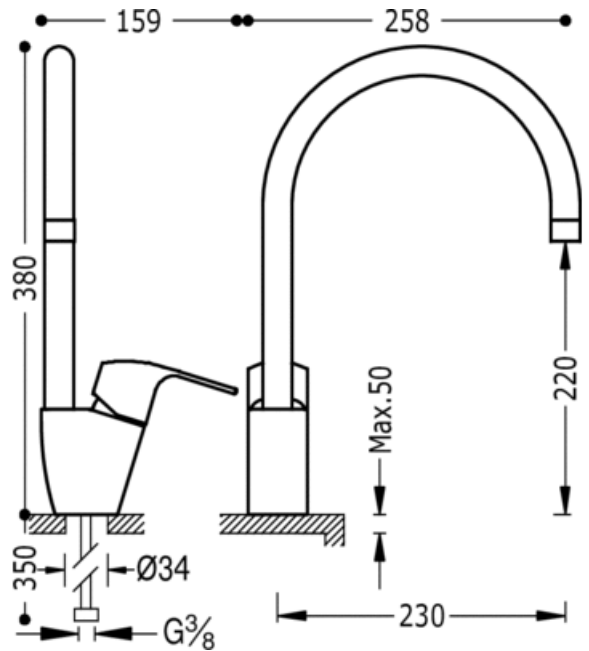

Single lever single hole sink mixer: chrome finish, lever

Kitchen mixer taps

Mixer

Lever

Aerator

Surface

CRO 169440