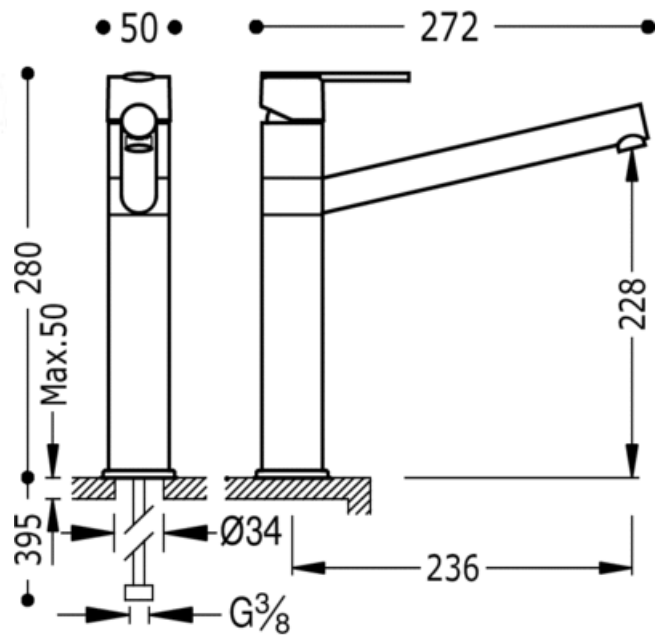

Single lever single hole sink mixer; tube spout: chrome finish, lever

Kitchen mixer taps
 Mixer
 Lever
 Aerator
 Surface

CRO 181333