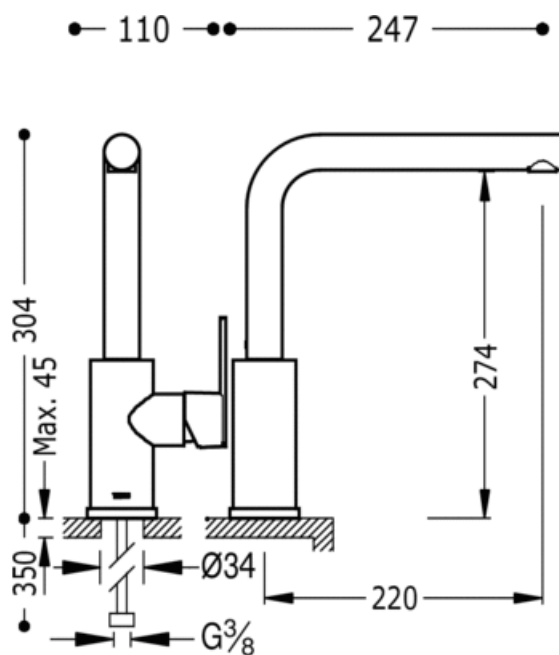

Single lever single hole sink mixer: chrome finish, lever

Kitchen mixer taps

Mixer

Lever

Aerator

Surface

CRO 181436