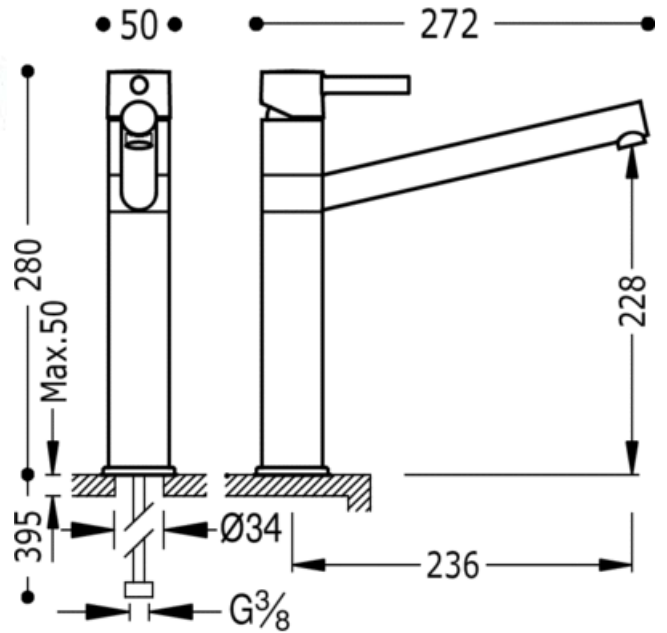

Single lever single hole sink mixer; tube spout: chrome finish, lever

Kitchen mixer taps

Mixer

Lever

Aerator

Surface

CRO 183333