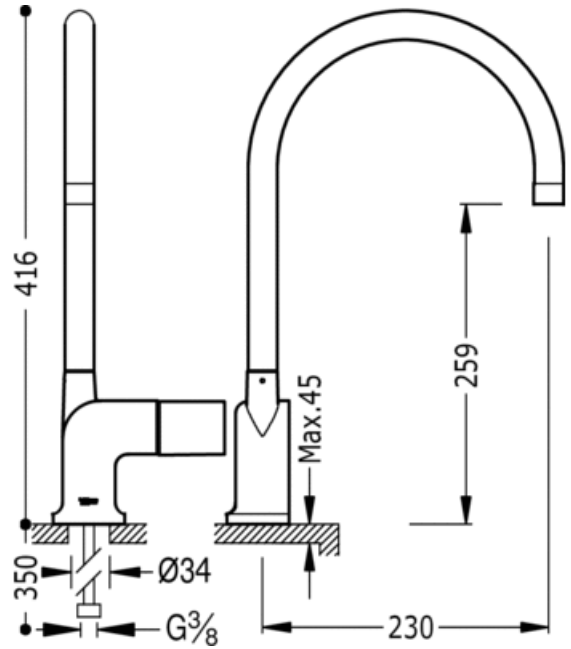

Single lever single hole sink mixer: chrome finish, handle

Kitchen mixer taps

Mixer

Handle

Aerator

Surface

CRO 187440