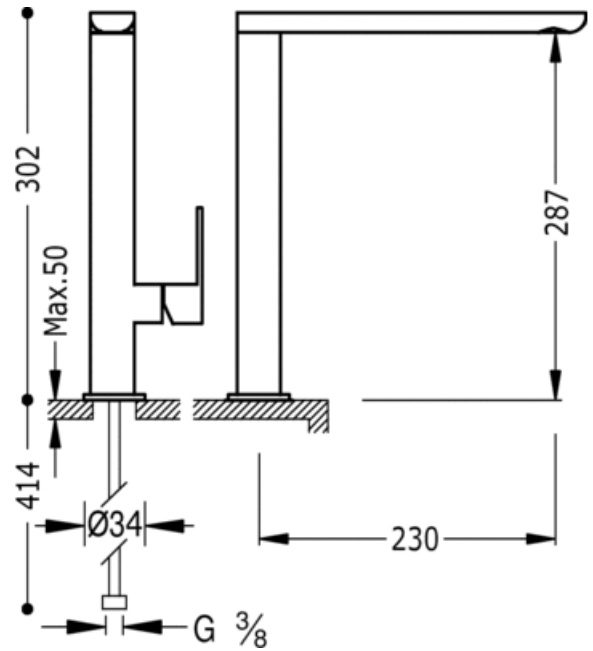

Single lever single hole sink mixer; spout 34x15 mm: chrome finish, lever

Kitchen mixer taps

Mixer

Lever

Aerator

Surface

CRO 20044001