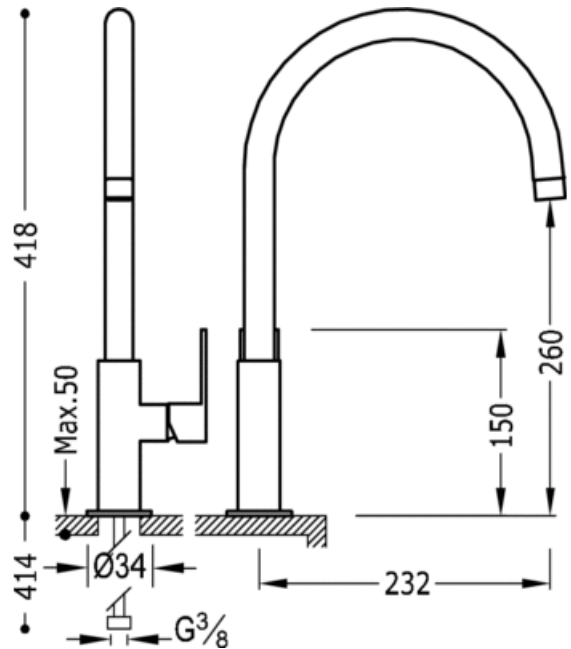

Single lever single hole sink mixer: chrome finish, lever

Kitchen mixer taps

Mixer

Lever

Aerator

Surface

CRO 20044002