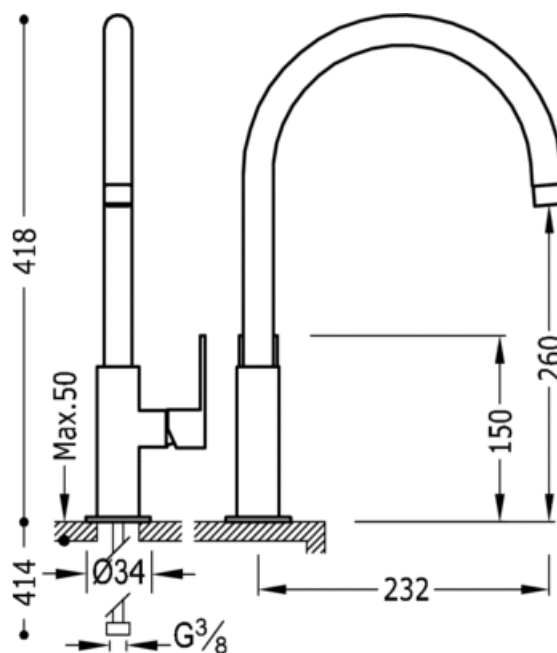

Single lever single hole sink mixer: steel finish

Kitchen mixer taps

Mixer

Lever

Aerator

Surface

ACE 20044002AC

NMT 20044002NM