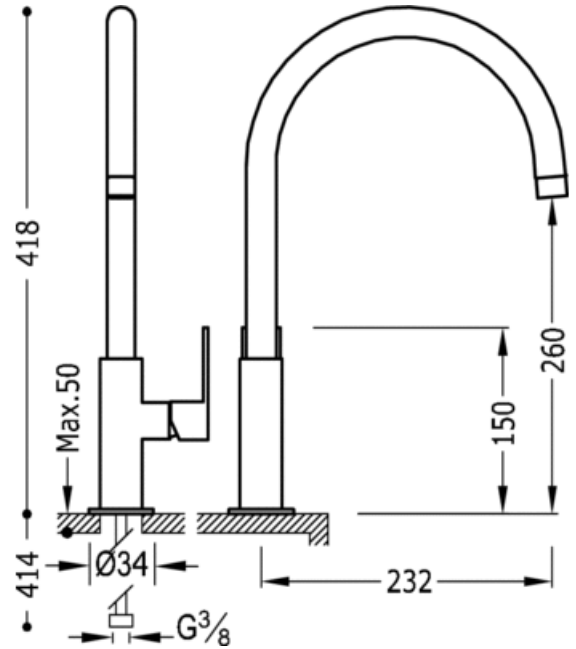

Single lever single hole sink mixer: white matt finish

Kitchen mixer taps

Mixer

Lever

Aerator

Surface

ACE 20044002AC

NMT 20044002NM