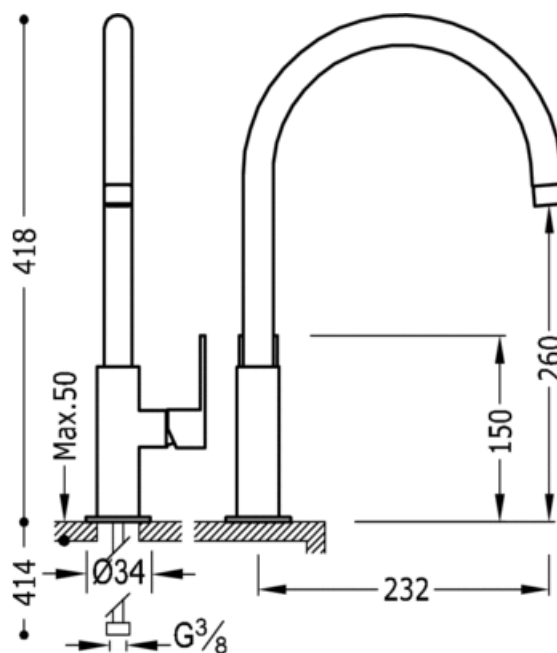

Single lever single hole sink mixer: black matt finish, lever

Kitchen mixer taps

Mixer

Lever

Aerator

Surface

ACE 20044002AC

NMT 20044002NM