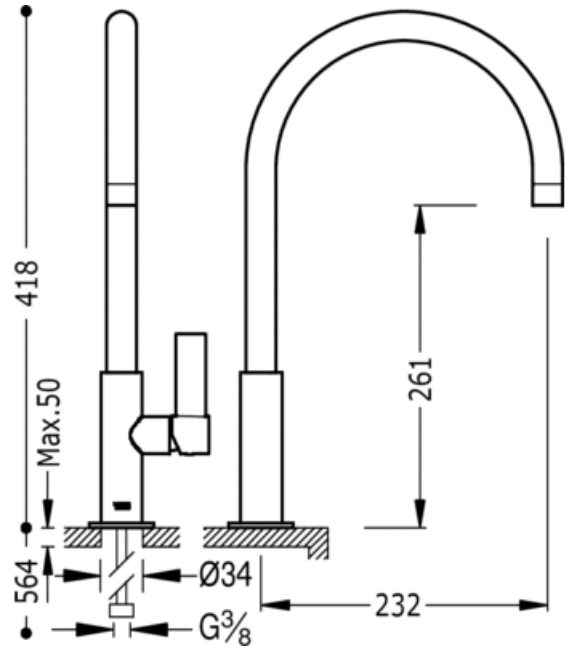

Single lever single hole sink mixer: chrome finish, lever

Kitchen mixer taps

Mixer

Lever

Aerator

Surface

CRO 20544001