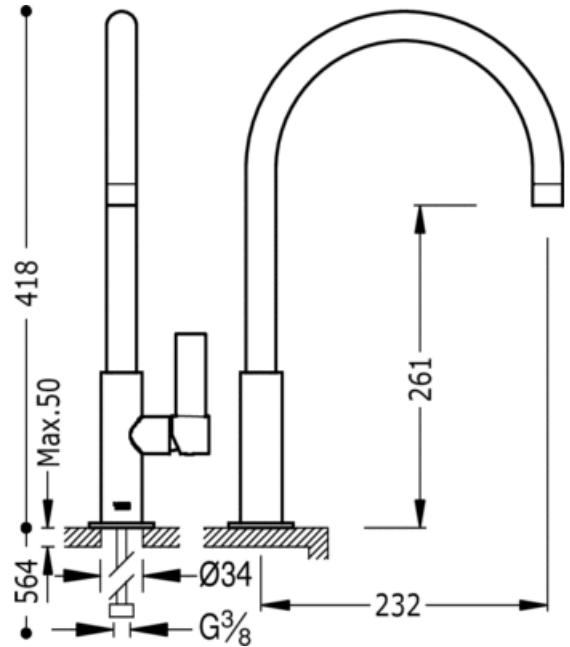

Single lever single hole sink mixer: steel finish

Kitchen mixer taps

Mixer

Lever

Aerator

Surface

ACE 20544001AC

NMT 20544001NM