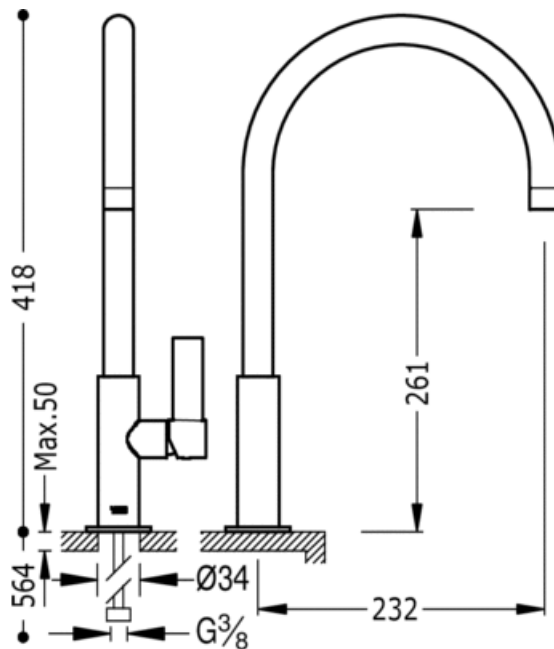

Single lever single hole sink mixer: black matt finish, lever

Kitchen mixer taps
 Mixer
 Lever
 Aerator
 Surface

ACE	20544001AC
NMT	20544001NM
BMT	20544001BM