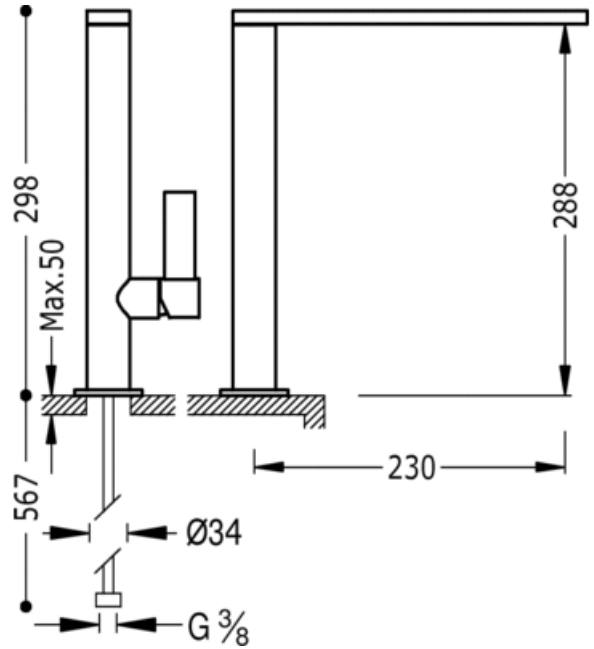

Single lever single hole sink mixer; spout 34x9 mm: chrome finish, lever

Kitchen mixer taps

Mixer

Lever

Aerator

Surface

CRO 20548601