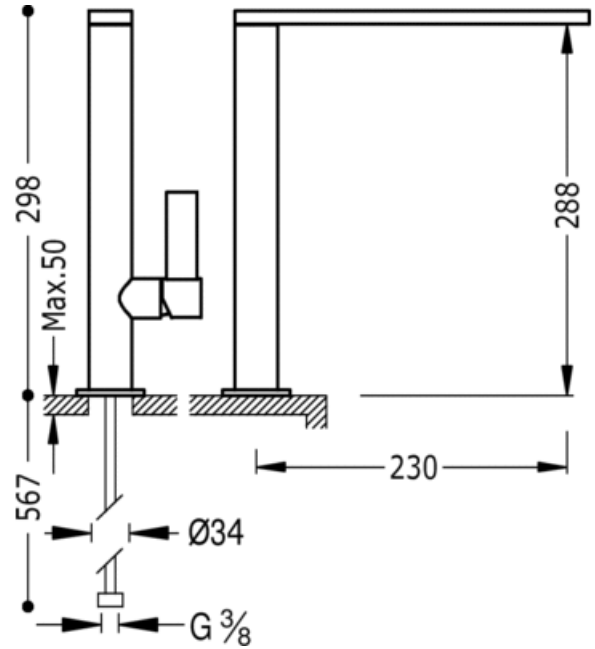

Single lever single hole sink mixer; spout 34x9 mm: steel finish

Kitchen mixer taps

Mixer

Lever

Aerator

Surface

ACE 20548601AC

NMT 20548601NM