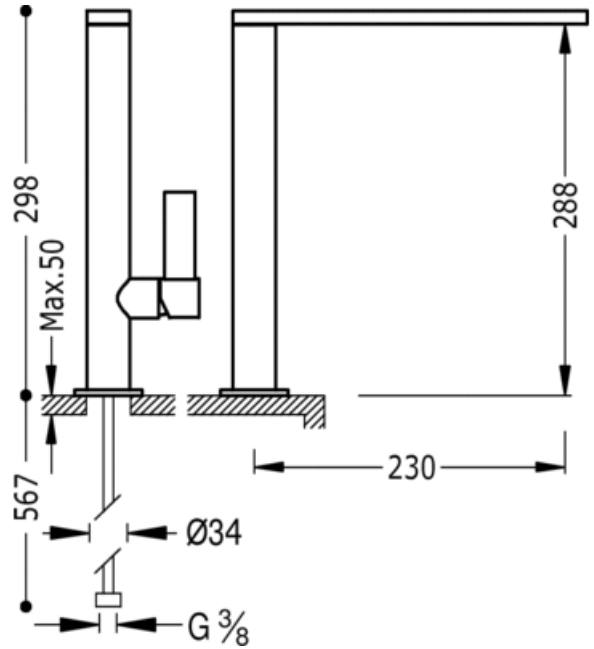

Single lever single hole sink mixer; spout 34x9 mm: white matt finish

Kitchen mixer taps

Mixer

Lever

Aerator

Surface

ACE 20548601AC

NMT 20548601NM