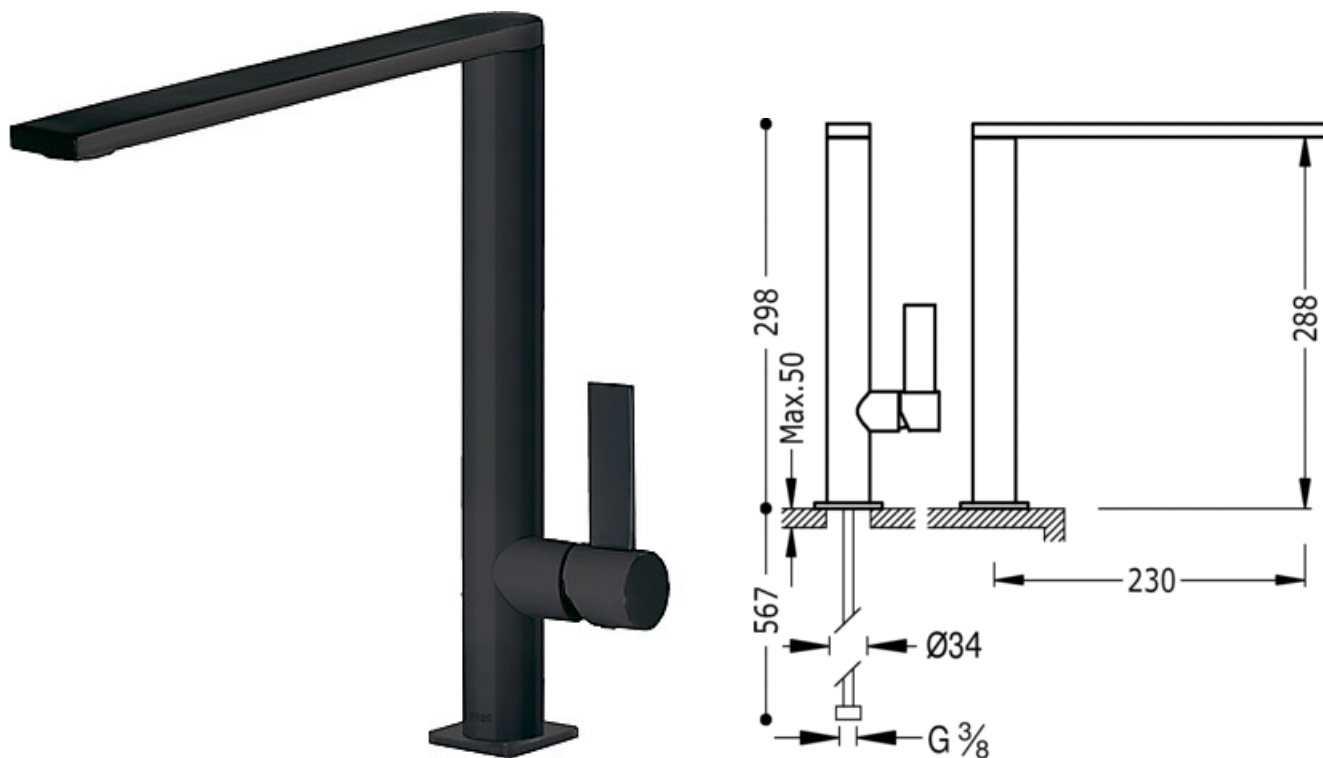

Single lever single hole sink mixer; spout 34x9 mm: black matt finish, lever

Kitchen mixer taps

Mixer

Lever

Aerator

Surface

ACE 20548601AC

NMT 20548601NM