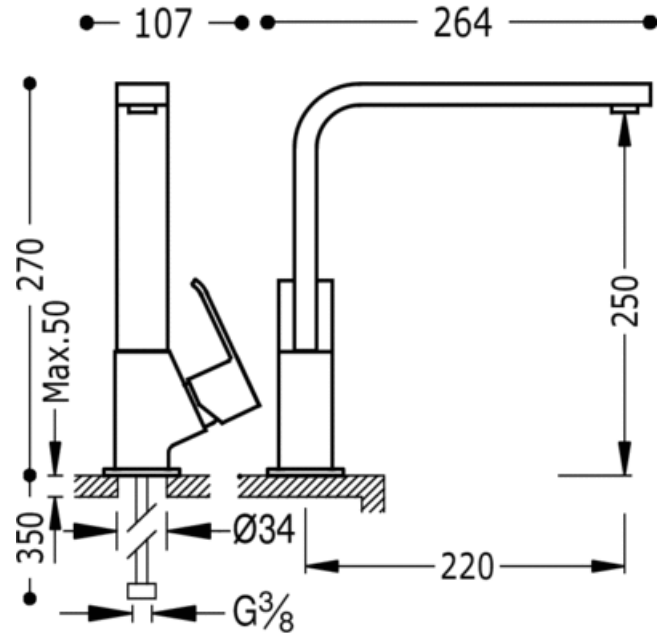

Single lever single hole sink mixer; spout 35x15 mm: steel finish

Kitchen mixer taps
 Mixer
 Lever
 Aerator
 Surface

ACE 50644003