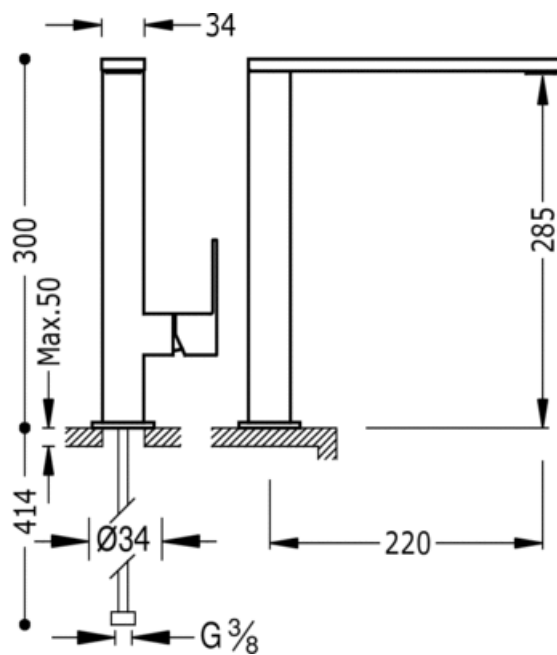

Single lever single hole sink mixer; spout 34x10 mm: steel finish, lever

Kitchen mixer taps  
Mixer  
Lever  
Aerator  
Surface

ACE	50648603
NMT	006486NM
BMT	006486BM