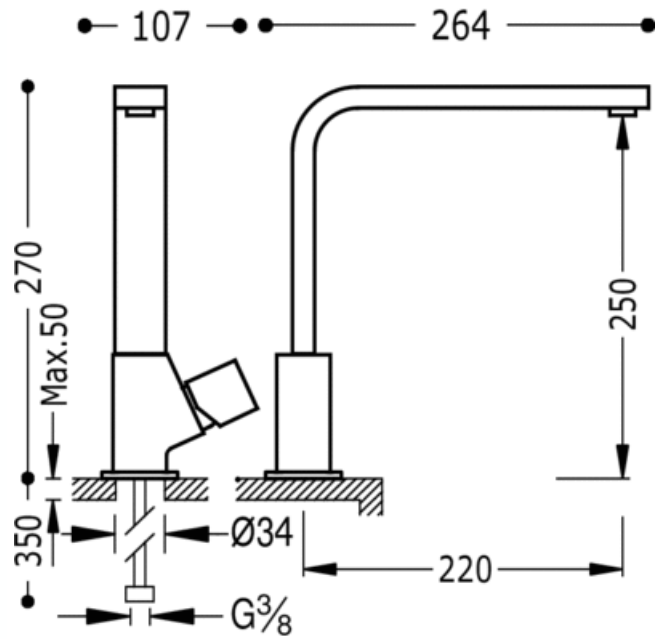

Single lever single hole sink mixer; spout 35x15 mm: steel finish, handle

Kitchen mixer taps
 Mixer
 Handle
 Aerator
 Surface

ACE 50744003