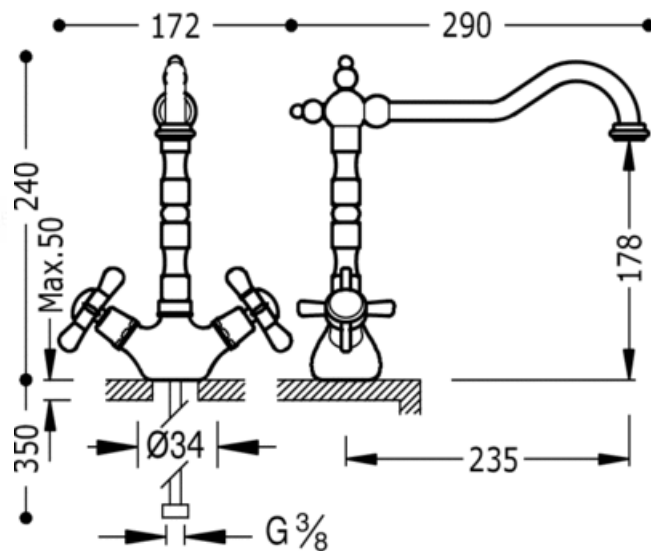

Single hole sink mixer: old brass finish, handle

Dual-control kitchen taps

Dual control

Handle

Aerator

Surface

CRO	12434261
LVI	5243420161
COB	5243420261
ACE	5243420361