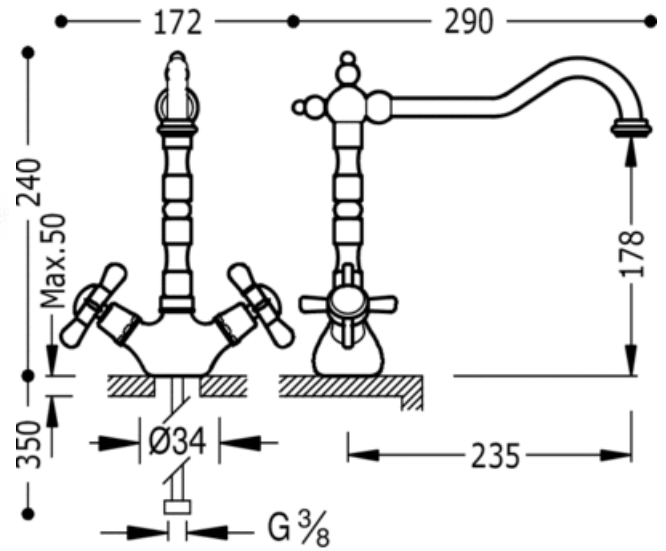

Single hole sink mixer: copper finish, handle

Dual-control kitchen taps

Dual control

Handle

Aerator

Surface

CRO	12434261
LVI	5243420161
COB	5243420261
ACE	5243420361