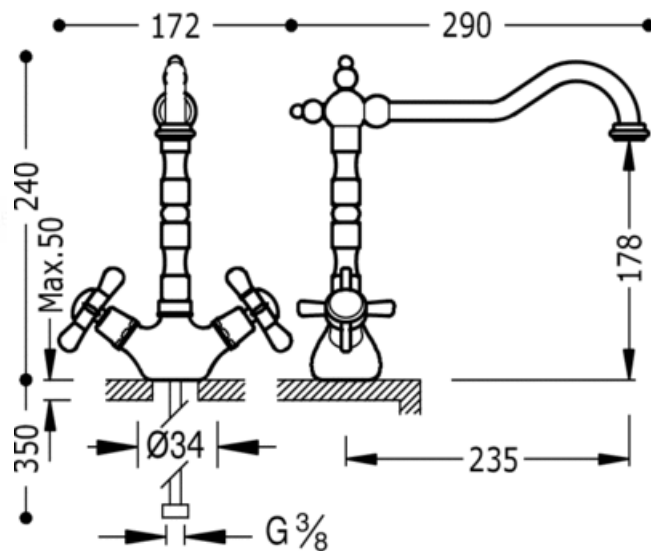

Single hole sink mixer: steel finish, handle

Dual-control kitchen taps

Dual control

Handle

Aerator

Surface

CRO	12434261
LVI	5243420161
COB	5243420261
ACE	5243420361