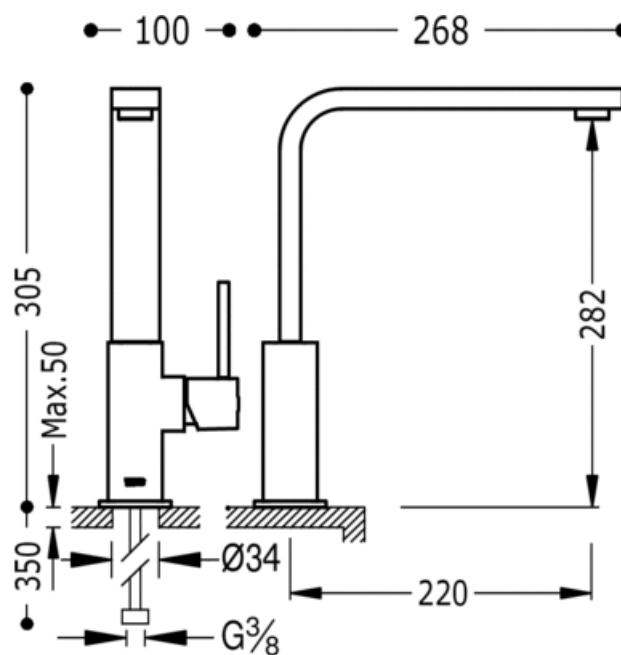

Single lever single hole sink mixer; spout 35x15 mm: steel finish, lever

Kitchen mixer taps
 Mixer
 Lever
 Aerator
 Surface

ACE 53049603

BMT 030496BM