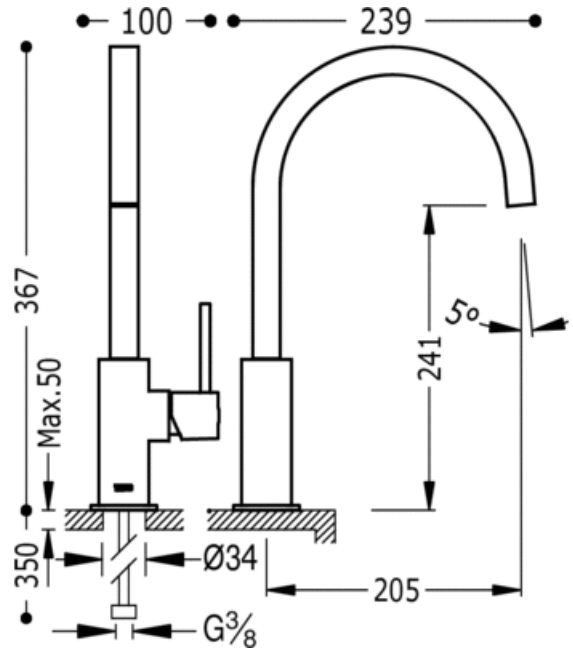

Single lever single hole sink mixer; spout 22x22 mm: steel finish, lever

Kitchen mixer taps

Mixer

Lever

Aerator

Surface

ACE 53049703

BMT 030497BM