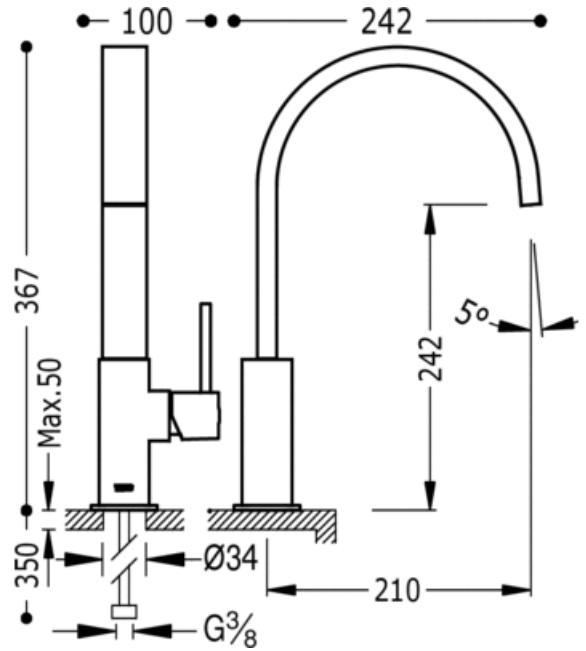

Single lever single hole sink mixer; spout 35x15 mm. Rectangular Aerator: steel finish, lever

91.30.190

Ø 35

360°

Ac

Kitchen mixer taps

Mixer

Lever

Aerator

Surface

ACE 53049803

BMT 030498BM