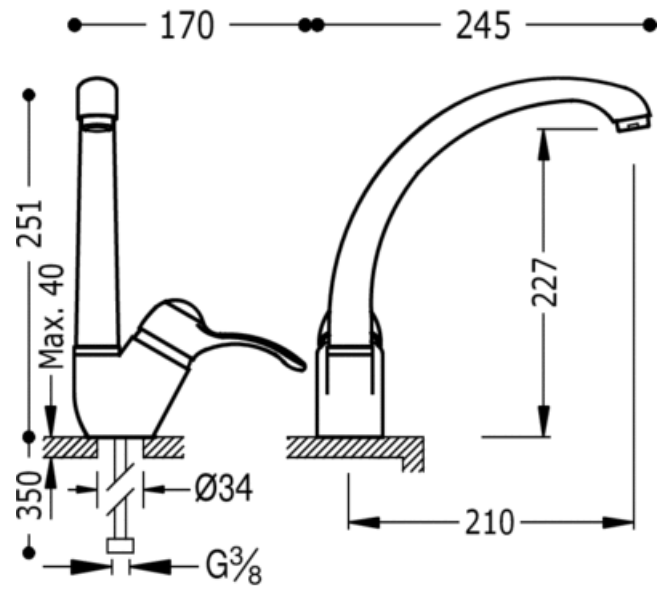

Single lever single hole sink mixer: old brass finish, lever

Kitchen mixer taps

Mixer

Lever

Aerator

Surface

CRO 14244102

LVI 5424410201

ACE 5424410203