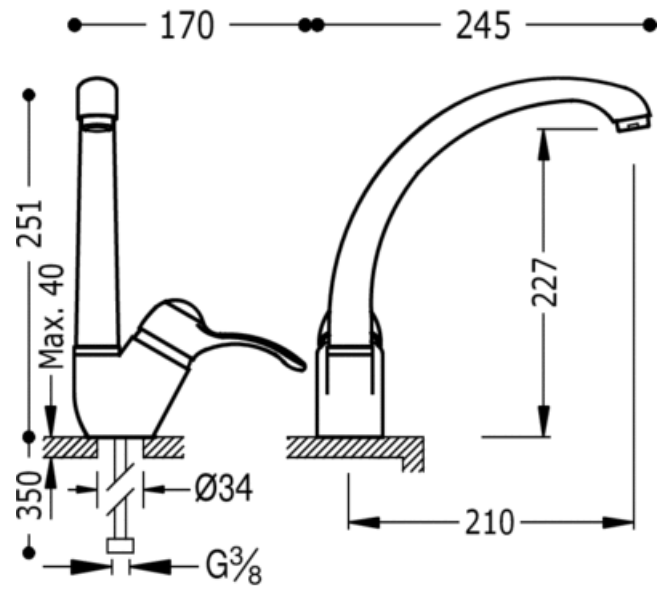

Single lever single hole sink mixer: steel finish, lever

Kitchen mixer taps

Mixer

Lever

Aerator

Surface

CRO	14244102
LVI	5424410201
ACE	5424410203