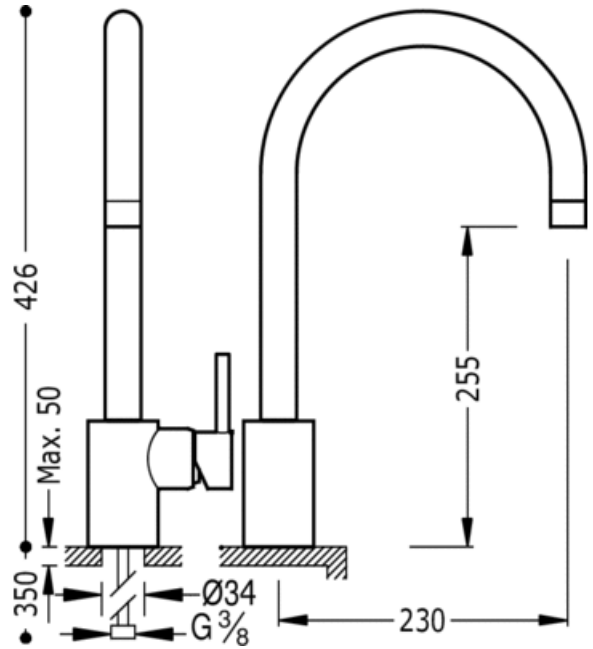

Single lever single hole sink mixer: steel finish, lever

Kitchen mixer taps

Mixer

Lever

Aerator

Surface

ACE 56244003