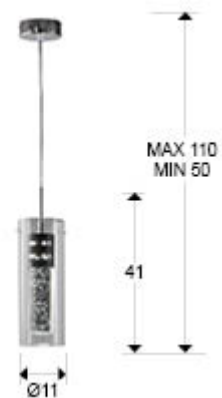

### Lamps

Pendant of 1 light, made of chromed metal and lacquered aluminum. Glass shade adjustable in height of clear glass and solid faceted crystal bar with decorative bubbles inside.

·This item includes 1 GU10 LED 5W

## SIZES

Sizes: Ø 11.0 ↓ 41.0 cm  
Height when installed: 50.0/ max. 110.0 cm  
Weight: 2.0 Kg

## SIZES WITH PACKAGING

Weight: 2.8 Kg  
Volume: 0.0200m<sup>3</sup>  
Sizes: ↔ 41.0 ↓ 19.0 ↗ 26.0 cm

## ADDITIONAL INFORMATION

Material: Metal, aluminium and glass  
Finish: Chromed, lacquered and clear  
Assembling time by customer: 5 min  
Sizes of the shade / glass shad:  $\varnothing$  11.0  $\updownarrow$  32.0 cm  
Sizes of the canopy (space for installation):  $\varnothing$  10.0  $\updownarrow$  4.0 cm  
Cable colour: Transparente